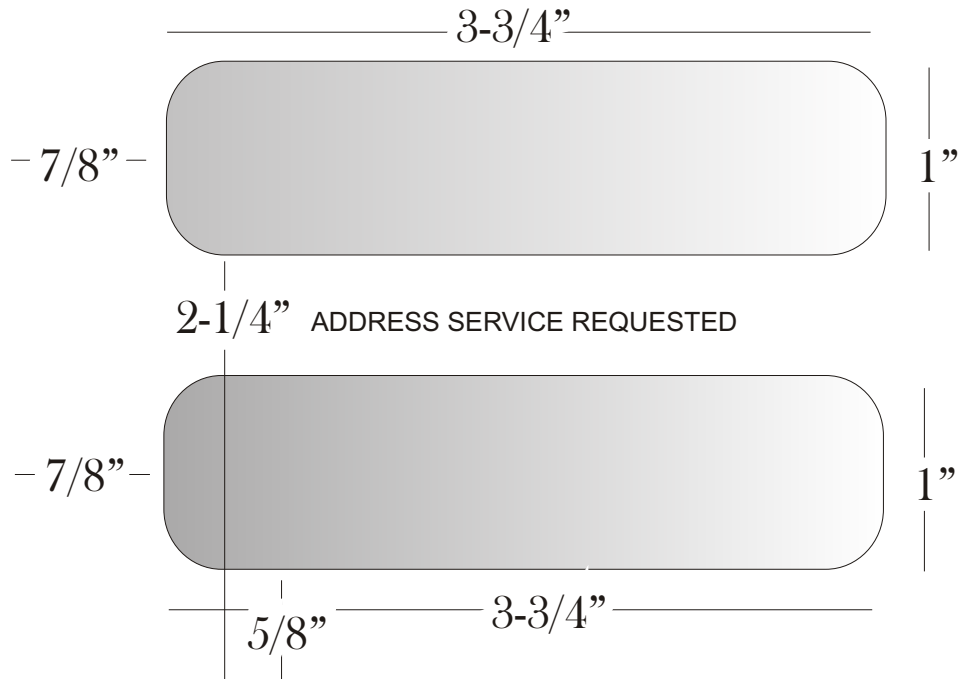

LDW-W

Grey Leaf
Inside Tint
Latex Seal

Overall Envelope:
 $9\text{ }1/6\text{'}$ x $3\text{ }15/16\text{'}$